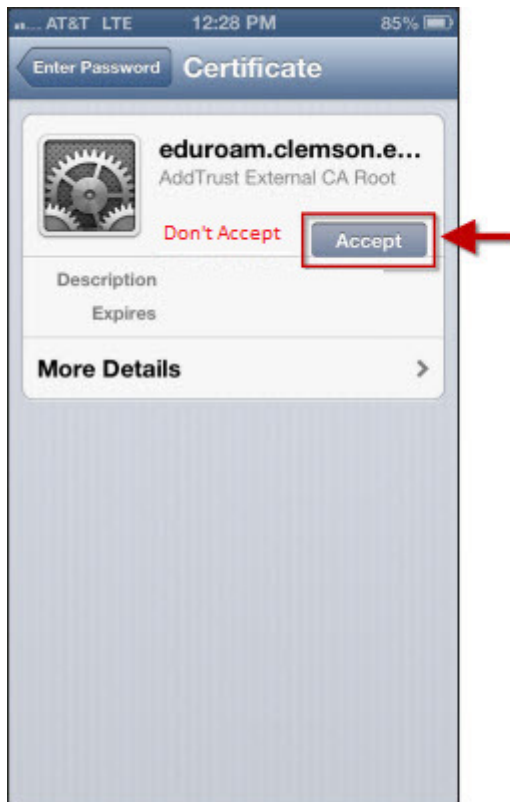

Documentation for eduroam

IOS Setup:

Under Settings | Wi-Fi | Select eduroam

Enter your username@ernet.in and password.

Then click Join.

Don't Accept.

You are now connected to eduroam.