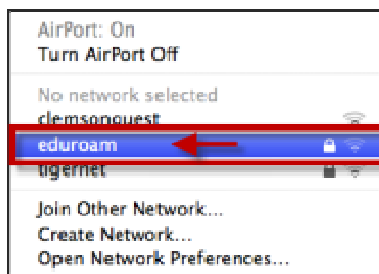

Documentation for eduroam

Mac OSX Setup:

Click on the Wi-Fi icon in the top menu

Select eduroam.

When prompted, login to the eduroam network with your username@ernet.in and password.

Then click OK.

Next, click on the Apple icon in the top menu

Select System Preferences.

Click Network.

Select Airport or Wi-Fi in the left column

Then click Advanced.

Click the Airport or Wi-Fi tab

Click the eduroam Network and drag it to the top of the list.

Next click the 802.1X tab.