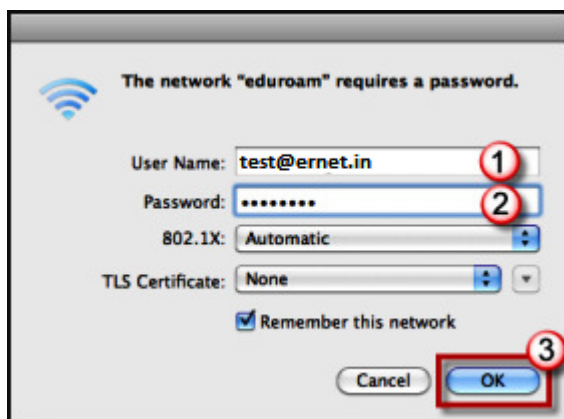

Documentation for eduroam

Mac OSX Setup:

Click on the Wi-Fi icon in the top menu

Select eduroam.

When prompted, login to the eduroam network with your username@ernet.in and password.

Then click OK.

Next, click on the Apple icon in the top menu

Select System Preferences.

Click Network.

Select Airport or Wi-Fi in the left column

Then click Advanced.

Click the Airport or Wi-Fi tab

Click the eduroam Network and drag it to the top of the list.

Next click the 802.1X tab.