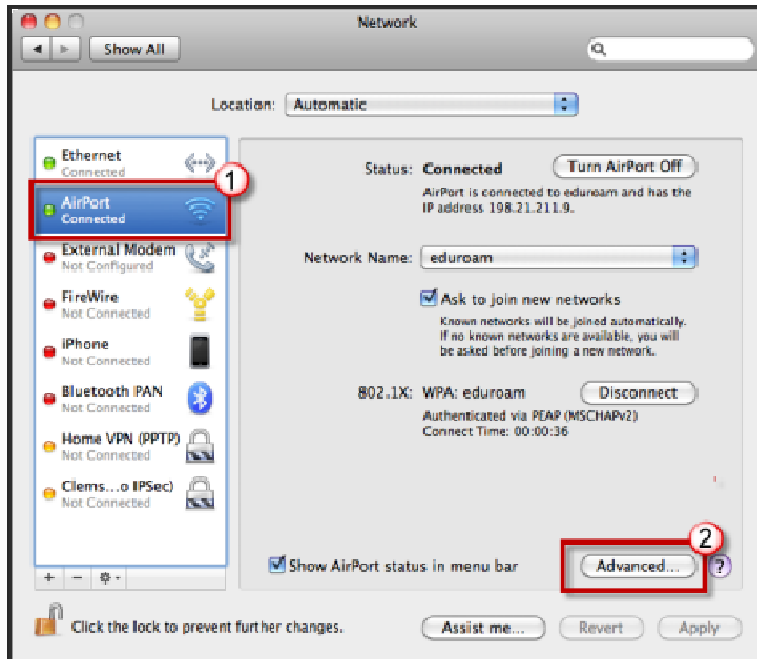

Documentation for eduroam

Mac OSX Setup:

Click on the Wi-Fi icon in the top menu

Select eduroam.

When prompted, login to the eduroam network with your username@ernet.in and password.

Then click OK.

Next, click on the Apple icon in the top menu

Select System Preferences.

Click Network.

Select Airport or Wi-Fi in the left column

Then click Advanced.

Click the Airport or Wi-Fi tab

Click the eduroam Network and drag it to the top of the list.

Next click the 802.1X tab.