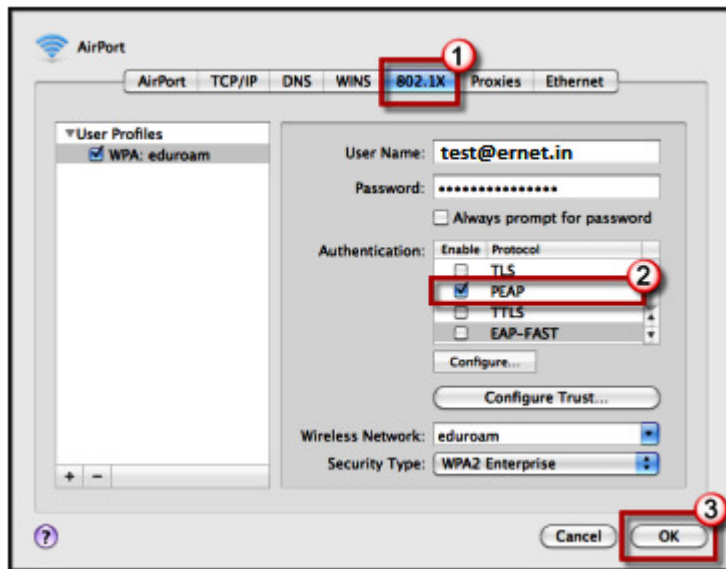

Documentation for eduroam

Mac OSX Setup:

Click on the Wi-Fi icon in the top menu

Select eduroam.

When prompted, login to the eduroam network with your username@ernet.in and password.

Then click OK.

Next, click on the Apple icon in the top menu

Select System Preferences.

Click Network.

Select Airport or Wi-Fi in the left column

Then click Advanced.

Click the Airport or Wi-Fi tab

Click the eduroam Network and drag it to the top of the list.

Next click the 802.1X tab.

Uncheck any authentication methods other than PEAP

Click OK.

Then click Apply to save the new Network preferences.

---X---X---