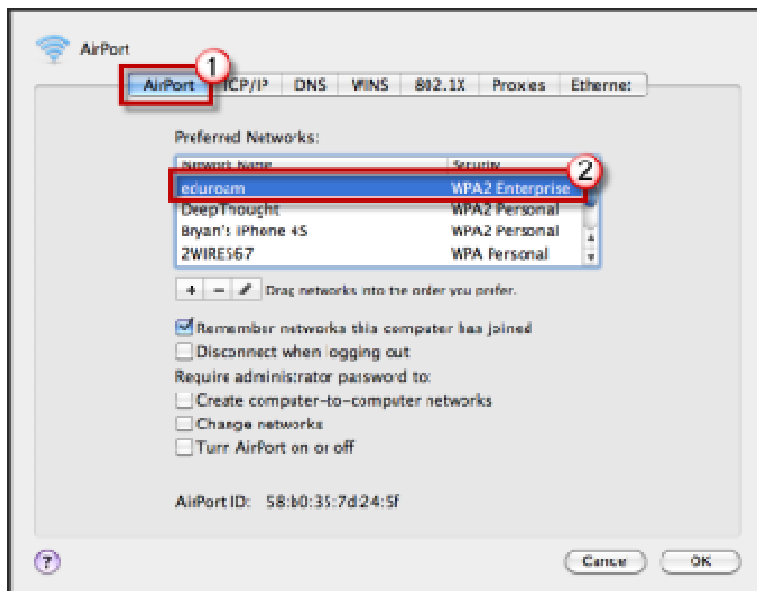

Documentation for eduroam

Mac OSX Setup:

Click on the Wi-Fi icon in the top menu

Select eduroam.

When prompted, login to the eduroam network with your username@ernet.in and password.

Then click OK.

Next, click on the Apple icon in the top menu

Select System Preferences.

Click Network.

Select Airport or Wi-Fi in the left column

Then click Advanced.

Click the Airport or Wi-Fi tab

Click the eduroam Network and drag it to the top of the list.

Next click the 802.1X tab.