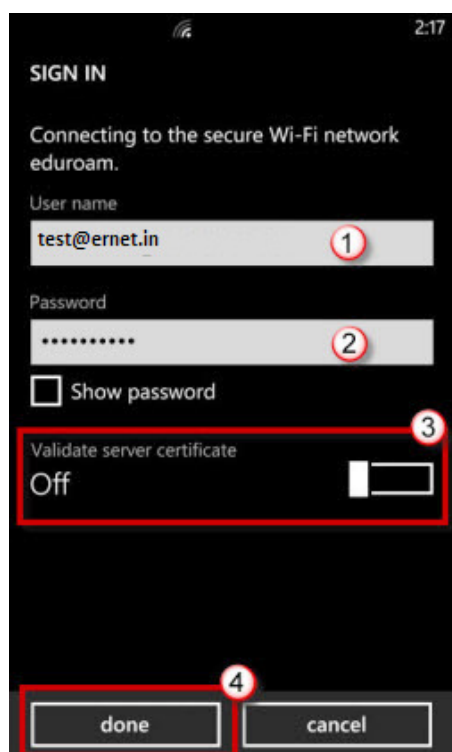

## Documentation for eduroam

Windows RT Setup:

Navigate to the Settings menu.

Tap Wi-Fi.

Slide the button to turn On the Wi-Fi

Select eduroam.

When prompted login to the eduroam network with your username@ernet.in and password

Slide the button to turn off validating server certificate.

Then click done

You are now connected to eduroam