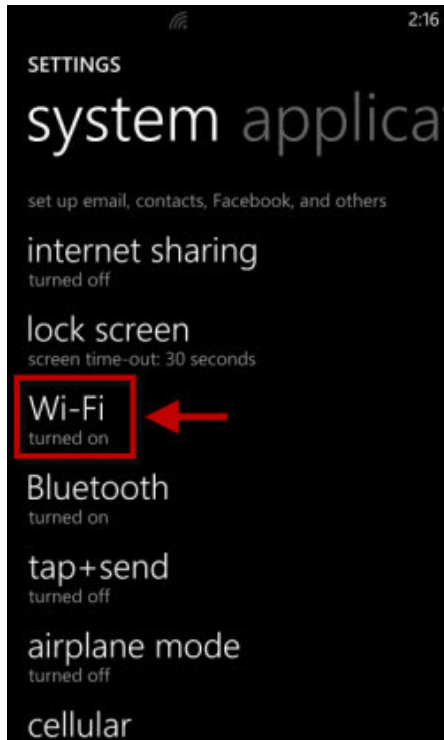

## Documentation for eduroam

Windows RT Setup:

Navigate to the Settings menu.

Tap Wi-Fi.

Slide the button to turn On the Wi-Fi

Select eduroam.

When prompted login to the eduroam network with your username@ernet.in and password