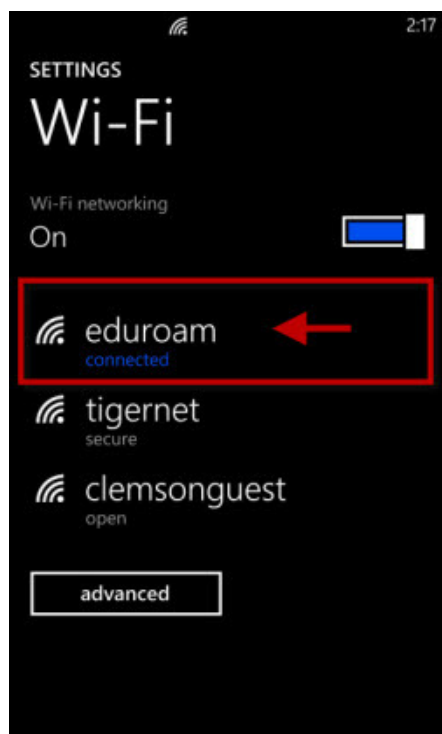

You are now connected to eduroam