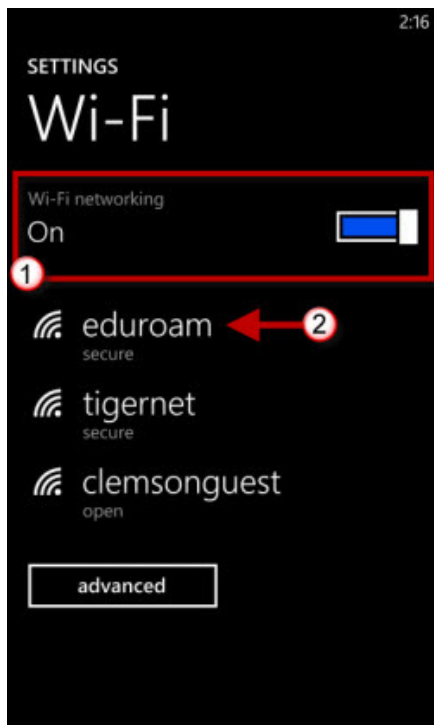

## Documentation for eduroam

Windows RT Setup:

Navigate to the Settings menu.

Tap Wi-Fi.

Slide the button to turn On the Wi-Fi

Select eduroam.

When prompted login to the eduroam network with your username@ernet.in and password